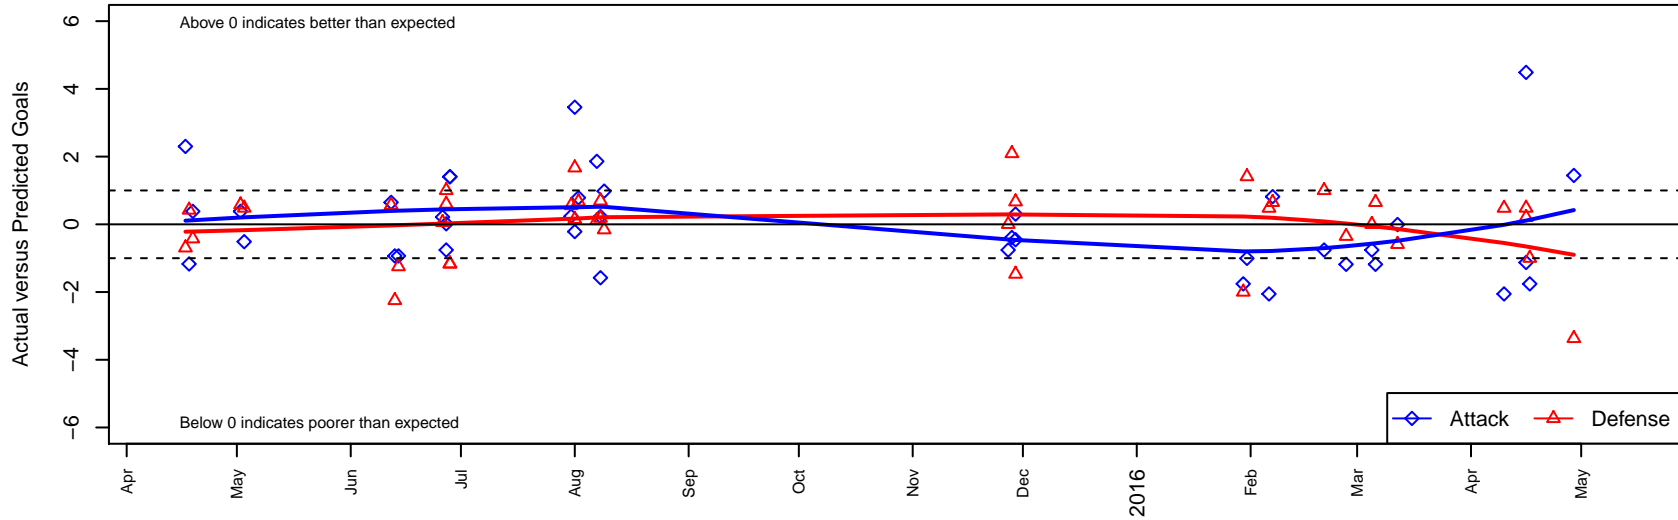

# RSA Elite Batchelder G98

Rainier Soccer Alliance  
 Puyallup, WA  
 G98 total strength=1431  
 attack=8.65 defense=9.19  
 fall league = PSPL WSPL 2 U17

alt names used:  
 RAINIER SOCCER ALLIANCE RSA-ELITE G98  
 RSA Elite G98 Batchelder  
 RSA Elite G98 Batchelder  
 RSA Elite G98-Batchelder  
 RAINIER SOCCER ALLIANCE RSA-ELITE G98

Venues played:  
 2015 2014 WA Cup GU16 Silver U16  
 2015 Starfire Spring Classic GU17-18  
 2015 Rainier Challenge Copa U17  
 2015 Blast Off GU17-18  
 2015 Mt Hood Challenge U18  
 2015 AstroTurf Showcase GU17 AB  
 2015 PSPL WSPL 2 U17  
 2015 WA Cup GU17 Gold/Silver U17

**RSA Elite Batchelder G98**  
 Dots are actual minus expected GF (blue circles) and GA (red triangles).  
 Blue line is smoothed change in attack strength. Red is smoothed change in defense strength.

**attack and defense variance (black dot)  
relative to other teams  
and top 10 in region**

**attack and defense rating  
relative to others at age  
and all opponents in last 13 months**

**Performance relative to 13 month average**