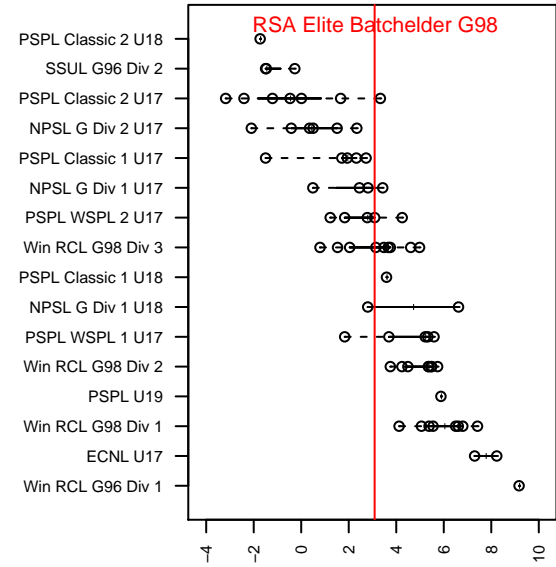

# RSA Elite Batchelder G98

Rainier Soccer Alliance  
 Puyallup, WA  
 G98 total strength=1431  
 attack=8.65 defense=9.19  
 fall league = PSPL WSPL 2 U17

alt names used:  
 RAINIER SOCCER ALLIANCE RSA-ELITE G98  
 RSA Elite G98 Batchelder  
 RSA Elite G98 Batchelder  
 RSA Elite G98-Batchelder  
 RAINIER SOCCER ALLIANCE RSA-ELITE G98

Venues played:  
 2015 2014 WA Cup GU16 Silver U16  
 2015 Starfire Spring Classic GU17-18  
 2015 Rainier Challenge Copa U17  
 2015 Blast Off GU17-18  
 2015 Mt Hood Challenge U18  
 2015 AstroTurf Showcase GU17 AB  
 2015 PSPL WSPL 2 U17  
 2015 WA Cup GU17 Gold/Silver U17

**RSA Elite Batchelder G98**  
 Dots are actual minus expected GF (blue circles) and GA (red triangles).  
 Blue line is smoothed change in attack strength. Red is smoothed change in defense strength.

**attack and defense variance (black dot)  
relative to other teams  
and top 10 in region**

**attack and defense rating  
relative to others at age  
and all opponents in last 13 months**

**Performance relative to 13 month average**